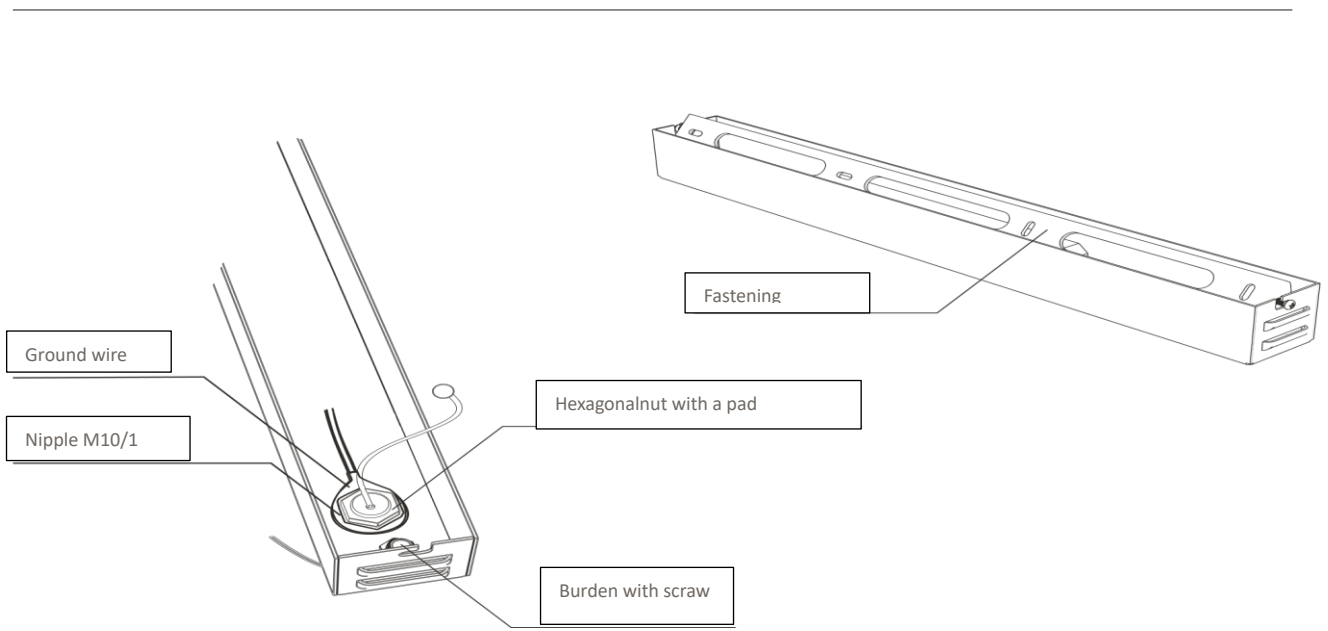

BALDACHIN 470X40X40

Colour	white RAL9016
	
Dimensions	470 × 40 × 40
Index / EAN	14-0000-68 / 5904405909409
Wire diameter	max 7

LUMINES ceiling rose 470×40×40 mm silver - SET

Colour	silver RAL9007
	
Dimensions	470 × 40 × 40
Index / EAN	14-0000-70 / 5904405909423
Wire diameter	max 7

LUMINES ceiling rose 470×40×40 mm black - SET

Colour	black RAL9005
	
Dimensions	470 × 40 × 40 mm
Index / EAN	14-0000-69 / 5904405909416
Wire diameter	max 7

Each set includes the following assembled components:

- Ceiling rose kit
- Ceiling rose kit mounting set (no mounting pins included)
- Cable clamp (strain relief with screw)
- Hexagonal nut
- Ground wire
- Toothed lock washer

Canopy kit is compatible with our pendant sets:

- Pendant 1250 mm non-conductive
- Pendant 1500 mm non-conductive
- Pendant white 1500 mm non-conductive
- Pendant black 1500 mm non-conductive
- Pendant 2000 mm non-conductive
- Pendant 3000 mm non-conductive
- Pendant 5000 mm non-conductive
- TWO-SIDED PENDANT - 1250 mm / 100 mm non-conductive
- TWO-SIDED PENDANT - 1250 mm / 250 mm non-conductive
- TWO-SIDED PENDANT - 1250 mm / 500 mm non-conductive
- TWO-SIDED PENDANT - 1500 mm / 100 mm white non-conductive
- TWO-SIDED PENDANT - 1500 mm / 100 mm black non-con