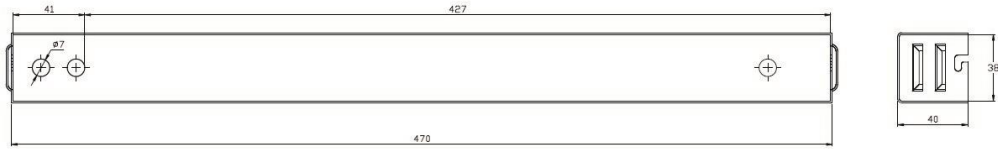

BALDACHIN 470X40X40

Colour	white RAL9016
	
Dimensions	470 × 40 × 40
Index / EAN	14-0000-68 / 5904405909409
Wire diameter	max 7

LUMINES ceiling rose 470×40×40 mm silver - SET

Colour	silver RAL9007
	
Dimensions	470 × 40 × 40
Index / EAN	14-0000-70 / 5904405909423
Wire diameter	max 7

LUMINES ceiling rose 470×40×40 mm black - SET

Colour	black RAL9005
	
Dimensions	470 × 40 × 40 mm
Index / EAN	14-0000-69 / 5904405909416
Wire diameter	max 7

Each set includes the following assembled components: